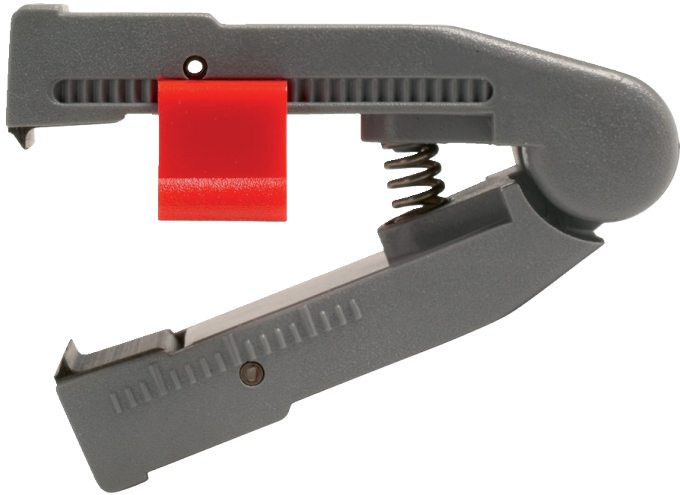

Spare jaw for BIZ 700 081

LOGISTIC INFORMATION

📦 Packaging

Plastic bag with header

Height (cm) : 1,5
 Length (cm) : 15,9
 Depth (cm) : 7
 📦 Net weight (kg) : 0,01
 📦 Gross weight (kg) : 0,014

📦 Outer package 1